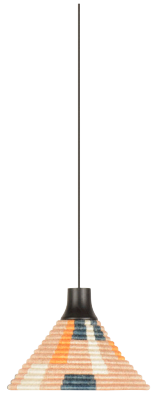

PARROT JETTE SCHEIB

PENDANT LAMP PARROT XS

REFERENCE 21630  Sand

REFERENCE 21631  Green

REFERENCE 21632  Brown

DIMENSIONS

HEIGHT 18 cm
 WIDTH 26 cm
 DEPTH 26 cm
 WEIGHT 0.7 kg
 CANOPY Ø 12 cm ht. 2.5 cm
 CABLE LENGHT 220 cm

MATERIALS

LAMPSHADE abaca, raphia
 CANOPY metal
 CABLE textile

LIGHTING

BULB E27
 INCLUDED No
 LED COMPATIBLE Yes
 WATTAGE 40W max
 SWITCH/DIMMER No

COLORS

LAMPSHADE 
 CORD 
 CANOPY 

PACKAGING

HEIGHT 15 cm
 WIDTH 14 cm
 DEPTH 14 cm
 WEIGHT (WITH BOX) . 0,5 kg