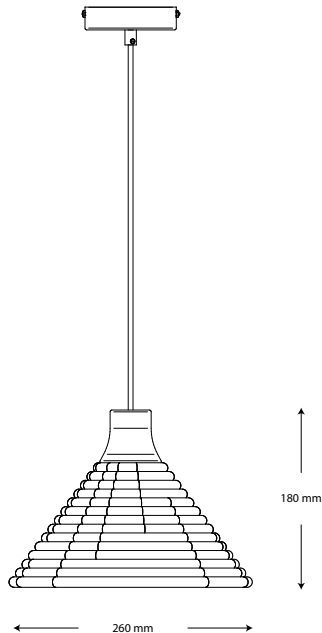

PARROT JETTE SCHEIB

PENDANT LAMP PARROT XS

REFERENCE 21630  Sand

REFERENCE 21631  Green

REFERENCE 21632  Brown

DIMENSIONS

HEIGHT 18 cm
 WIDTH 26 cm
 DEPTH 26 cm
 WEIGHT 0.7 kg
 CANOPY Ø 12 cm ht. 2.5 cm
 CABLE LENGHT 220 cm

MATERIALS

LAMPSHADE abaca, raphia
 CANOPY metal
 CABLE textile

LIGHTING

BULB E27
 INCLUDED No
 LED COMPATIBLE Yes
 WATTAGE 40W max
 SWITCH/DIMMER No

COLORS

LAMPSHADE 
 CORD 
 CANOPY 

PACKAGING

HEIGHT 15 cm
 WIDTH 14 cm
 DEPTH 14 cm
 WEIGHT (WITH BOX) . 0,5 kg

BOX 1

HEIGHT 17 cm
 WIDTH 30 cm
 DEPTH 30 cm
 WEIGHT (WITH BOX) . 0,8 kg

BOX 2

NORMS

CE yes
 IP 20
 CLASS II